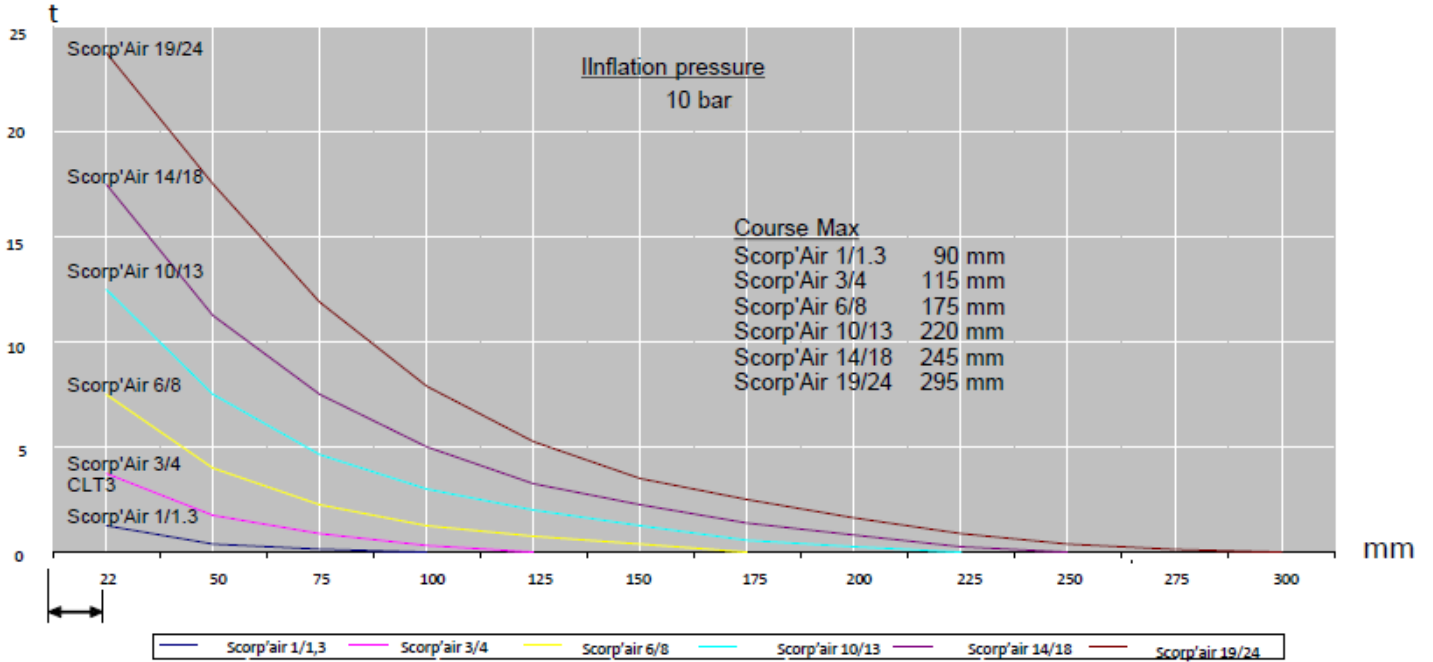

Accessories:

Shut off / Safety Relief Unit (8 Bar) or (10 bar)

Inflation Hoses (5m) or (10m)
Green or Grey

Pressure Regulator (200 - 300 Bar)

Deadman Controllers (8 Bar) or (10 Bar)

Lifting capacity

Lifting capacity