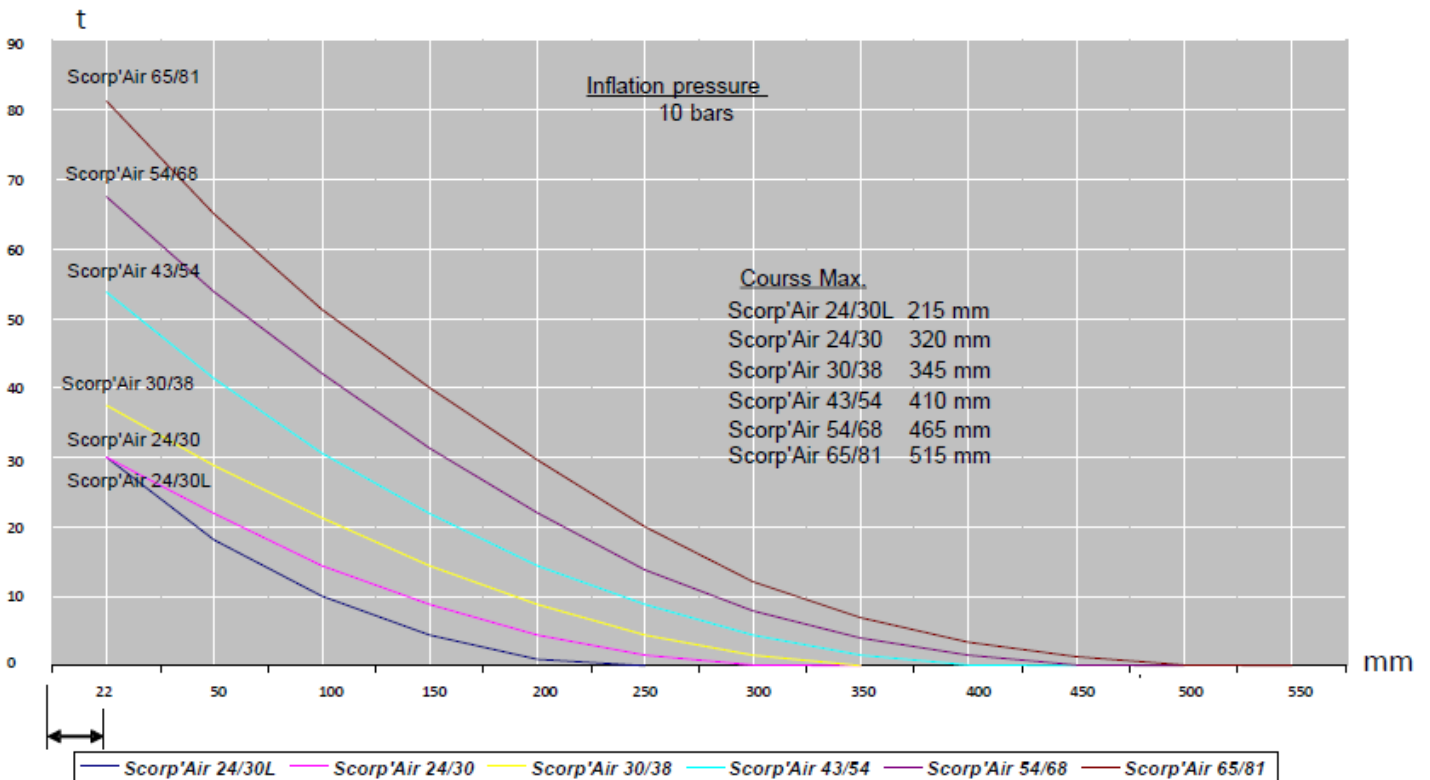

Accessories:

Shut off / Safety Relief Unit (8 Bar) or (10 bar)

Inflation Hoses (5m) or (10m)
Green or Grey

Pressure Regulator (200 - 300 Bar)

Deadman Controllers (8 Bar) or (10 Bar)

Lifting capacity

Lifting capacity