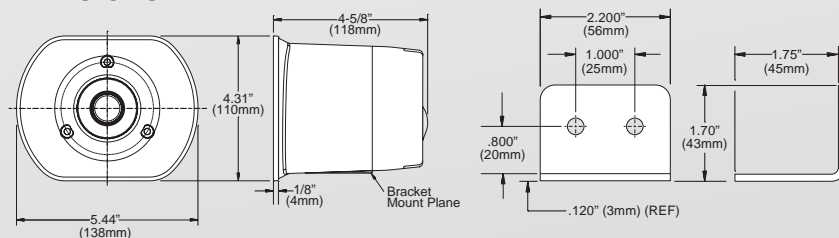

WSSPA30 microphone (shown with microphone adapter connector for microphone plug).

Mode	Control Input	Operation	Switch 2	Tone List
Mode 1	Switch 1	Instant HF 2-cycle (Wail-Yelp)	Airhorn Override	WAIL YELP
	Switch 2	Airhorn	Airhorn	PIERCER
Mode 2	Switch 1	Instant HF 3-cycle (Wail-Yelp-Piercer)	Airhorn Override	HI/LOW Y249
	Switch 2	Airhorn	Airhorn	WARBLE
Mode 3	Switch 1	Tone 1 (Wail)	Airhorn Override	WOOP
	Switch 2	Tone 2 (Yelp)	Airhorn	TRI TONE
Mode 4	Switch 1	Tone 1 (Wail)	Airhorn Override	ALT. WAIL
	Switch 2	Airhorn	Airhorn	MARTIN TONE

## DIMENSIONS

Water resistant rubber plug shown removed to view mode switches and fuse.

**WHELEN**<sup>®</sup>

ENGINEERING COMPANY, INC.

51 Winthrop Road

Chester, Connecticut 06412-0684

(860) 526-9504 • Fax: (860) 526-4078